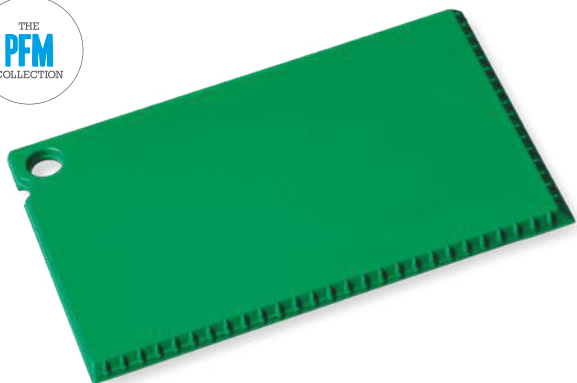

♻️ Recycled HIPS Plastic 📏 21.5 x 8.5 x 1 cm

BYE FROSTY WINDOWS, THIS RECYCLED PLASTIC SCRAPER REMOVES IT IN NO TIME

bullet®

KEEPS HANDS WARM WHEN ICE SCRAPING!

104157

**COLT ICE SCRAPER WITH GLOVE**

♻️ Polyester, Plastic 📏 26.5 x 16.5 x 1.5 cm

**210840****CORO CREDIT CARD SIZED ICE SCRAPER**

Ⓜ HIPS Plastic 5.5 x 8.4 x 0.3 cm

**210843****SHIVER T-SHAPED ICE SCRAPER**

Ⓜ HIPS Plastic, Thermoplastic rubber Plastic 16.9 x 9.5 x 1.7 cm

**bullet®****104158****SPOT 5-IN-1 PARKING DISC**